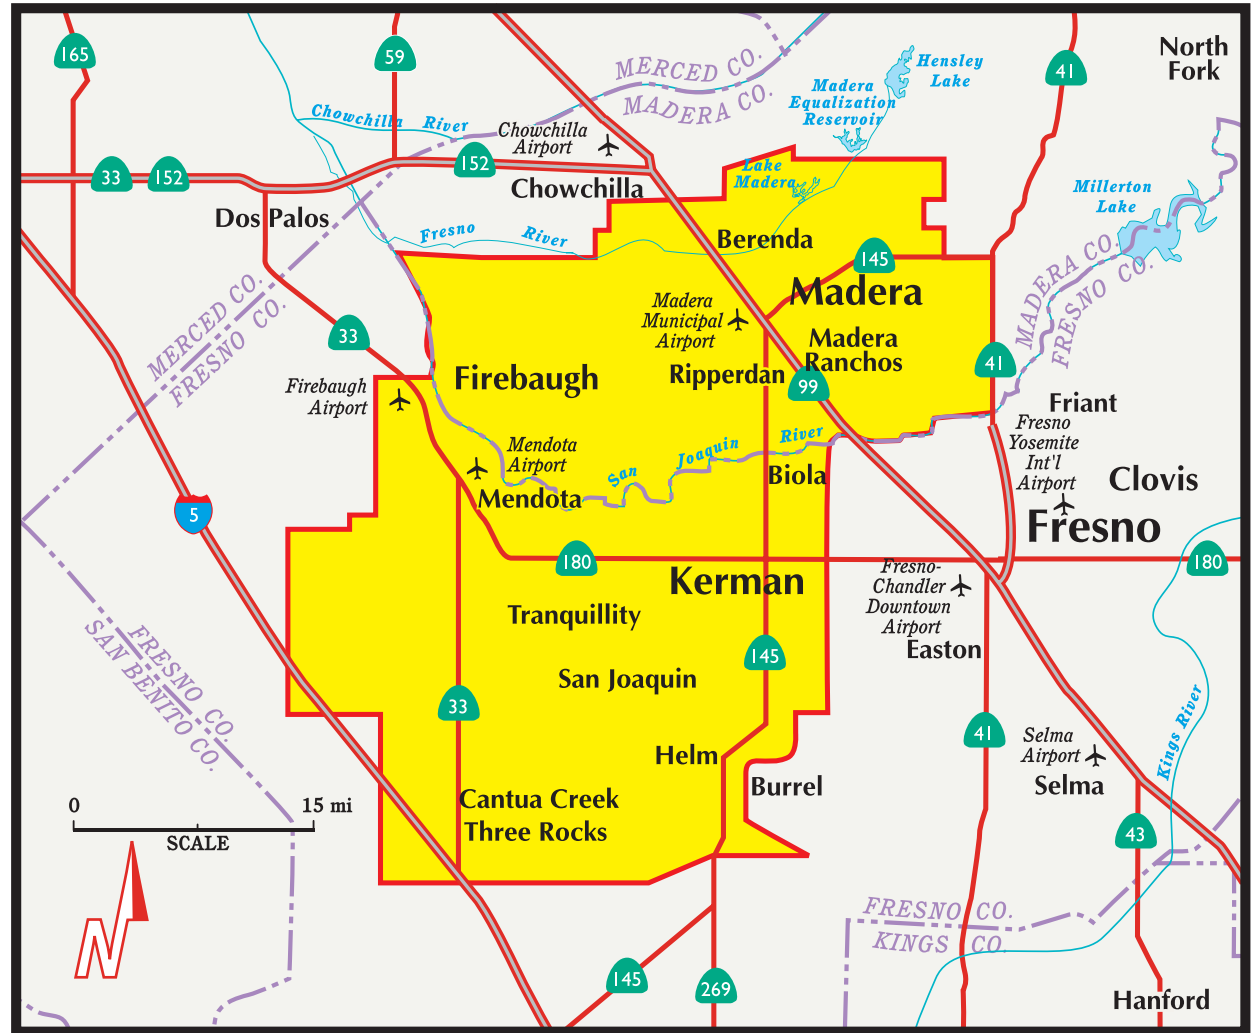

Madera, Kerman, & Firebaugh

Population* 156,284

Households* 40,491

Businesses* 3,785

Communities

- | | |
|--------------|----------------|
| Berenda | Madera Ranchos |
| Biola | Mendota |
| Cantua Creek | Ripperdan |
| Firebaugh | Rolling Hills |
| Helm | San Joaquin |
| Kerman | Three Rocks |
| Madera | Tranquillity |

Zip Codes

- | | |
|-------|-------|
| 93606 | 93637 |
| 93608 | 93638 |
| 93622 | 93639 |
| 93627 | 93640 |
| 93630 | 93660 |
| 93636 | 93668 |

Distribution Area

The Valley Yellow Pages is delivered door-to-door, free of charge, to businesses and households throughout the Madera, Kerman, & Firebaugh distribution area.

 Boundary areas as shown are approximate (Map not to scale)

Local Search Association Publisher Code 0636
Local Search Association Directory Code 100411

*Data obtained from *Claritas Inc., 2017
DST00010-09934-16OCT17-MADE18