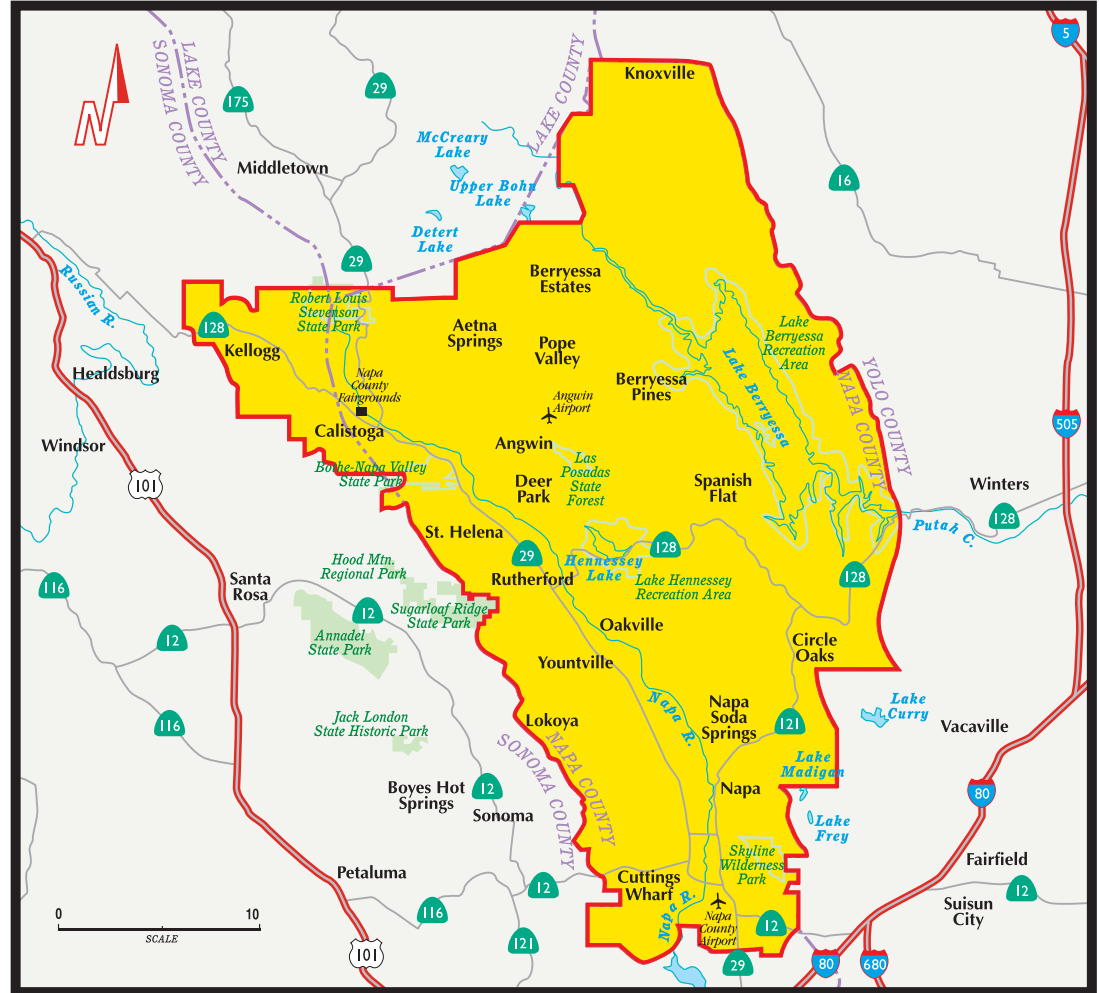

Napa Valley

Population* 121,577

Households* 44,946

Businesses* 8,556

Communities

Aetna Springs	Lokoya
Angwin	Napa
Berryessa Estates	Napa Soda Springs
Berryessa Pines	Oakville
Calistoga	Pope Valley
Circle Oaks	Rutherford
Cuttings Wharf	St. Helena
Deer Park	Spanish Flat
Kellogg	Yountville
Knoxville	

Zip Codes

94508	94567
94515	94573
94558	94574
94559	94576
94562	94599

Distribution Area

The Valley Yellow Pages is delivered door-to-door, free of charge, to businesses and households throughout the Napa Valley distribution area.

 Boundary areas as shown are approximate (Map not to scale)

Local Search Association Publisher Code 0636
Local Search Association Directory Code 101837

*Data obtained from ©Claritas Inc., 2017
DST00037-10400-19JAN17-NAPA17