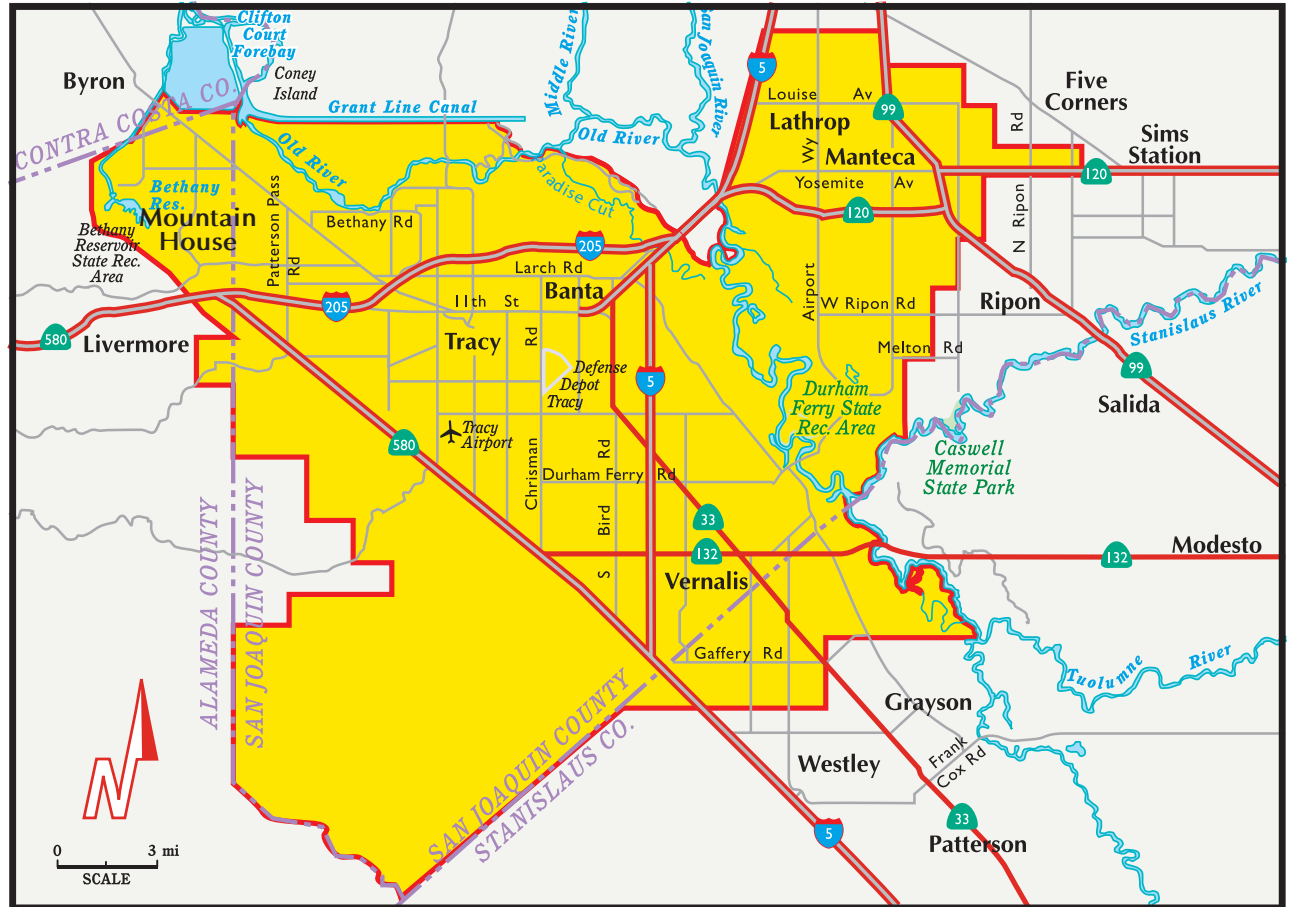

Tracy-Manteca

Population* 224,594

Households* 65,779

Businesses* 6,428

Communities

Banta
Lathrop
Manteca
Mountain House
Tracy
Vernalis

Zip Codes

95304	95376
95330	95377
95336	95385
95337	95391

Distribution Area

The Valley Yellow Pages is delivered door-to-door, free of charge, to businesses and households throughout the Tracy-Manteca distribution area.

Boundary areas as shown are approximate (Map not to scale)